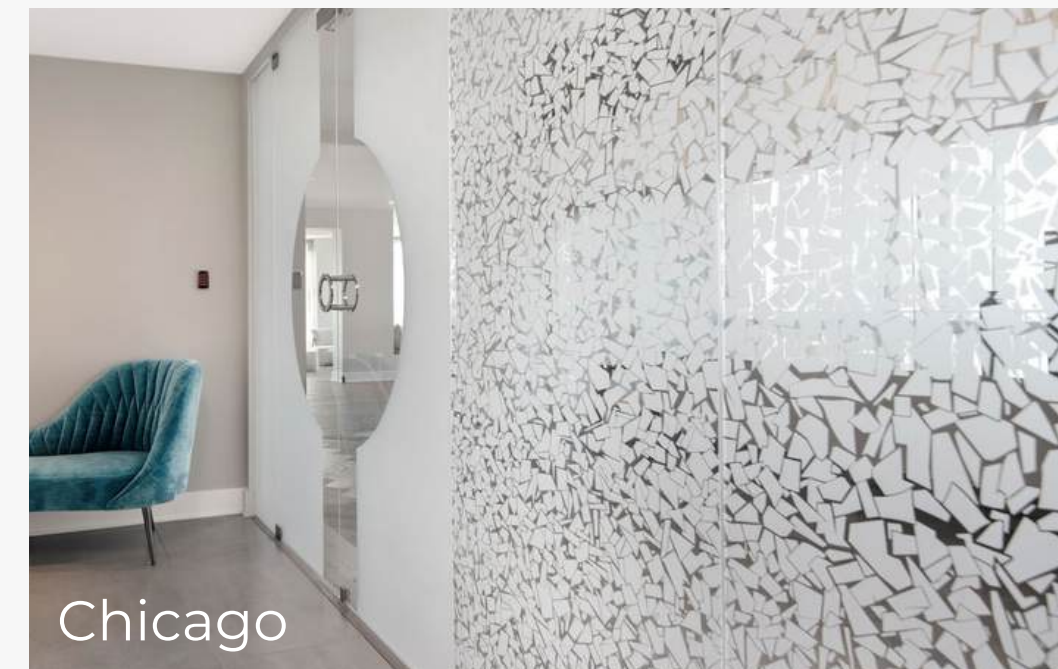

FEATURED PROJECTS

Residential

Shower Enclosure & Mirrors

Fluted Accent Wall

Glass Railing, Wall & Steps

Glass Sliding Mirror Door

Mirror Mesh Backsplash

CASALI GLASS