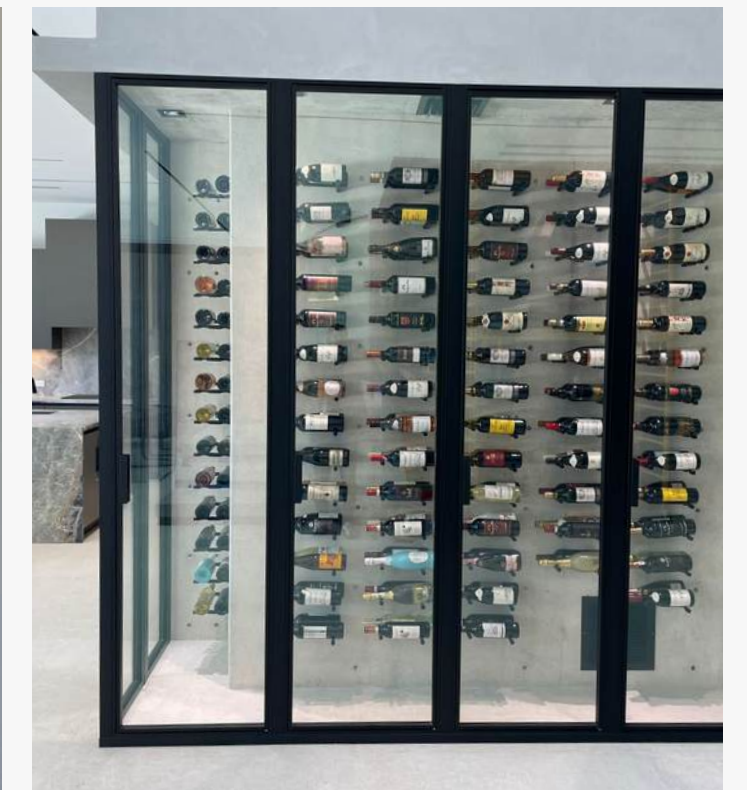

PRODUCT RANGE

Glass Railings: Interior and exterior

Bathroom Enclosures: Redefine luxury.

Kitchen Backsplashes: Enhance custom kitchens.

Wet Bar Backsplashes: A touch of sophistication.

Interior Glass Doors: Seamless elegance and light.

Accent Walls: Focal points that elevate any room.

Mirrors: Perfectly crafted.

Glass Tables: Customizable and designed to impress.

Wine Cellars: Elegant and functional.

Room Dividers: Privacy with openness.