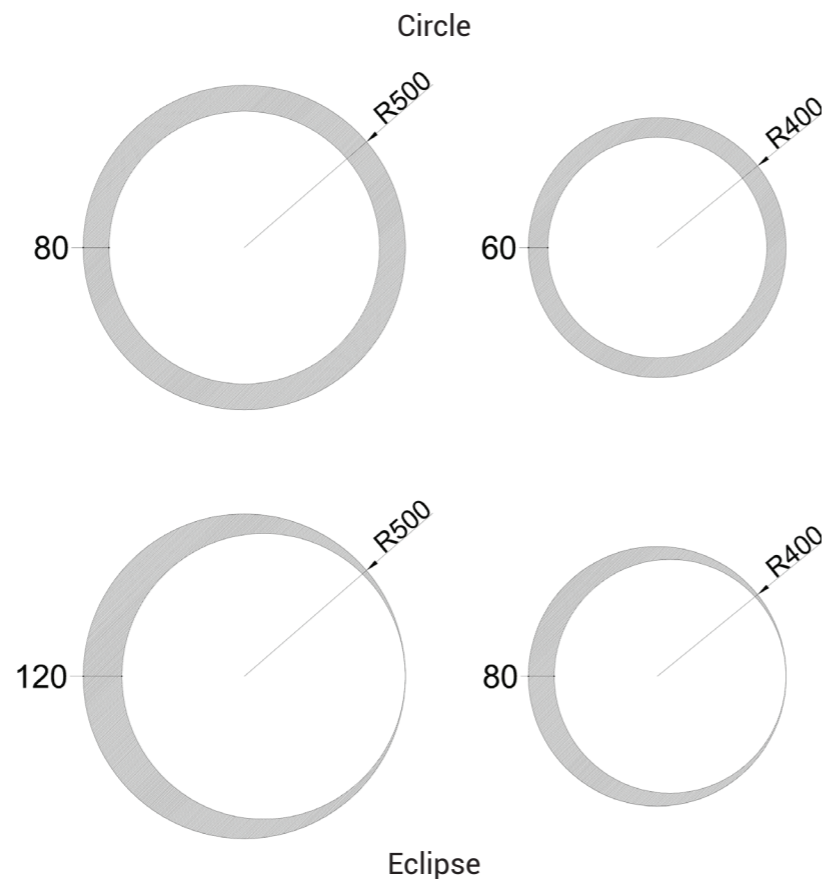

Note generali sulla pulizia dei prodotti Casali Home

Per la pulizia si raccomanda l'utilizzo di acqua per la parte decorata e prodotti specifici per la parte specchiata. Utilizzare panno in microfibra dato in dotazione da Casali Home.

General notes about cleaning Casali Home products

For cleaning we recommend the use of water for the decorated part and the specific products included within the kit (spray and microfiber cloth) for the mirrored part.

Prove di certificazione

Casali Home esegue una serie di prove tecniche di durata, di resistenza e di efficienza. Le certificazioni ottenute garantiscono la qualità di ogni singolo manufatto e permettono a Casali Home di continuare la sua opera di ricerca e sviluppo per sistemi, articoli, tecnologie e materiali sempre più innovativi e all'avanguardia.

Certification tests

Casali Home carries out a set of technical tests to measure lifetime, strength and efficiency. The certifications obtained guarantee the quality of every product and allow Casali Home to continue its research and development for increasingly innovative and cutting-edge systems, articles, technologies and materials.